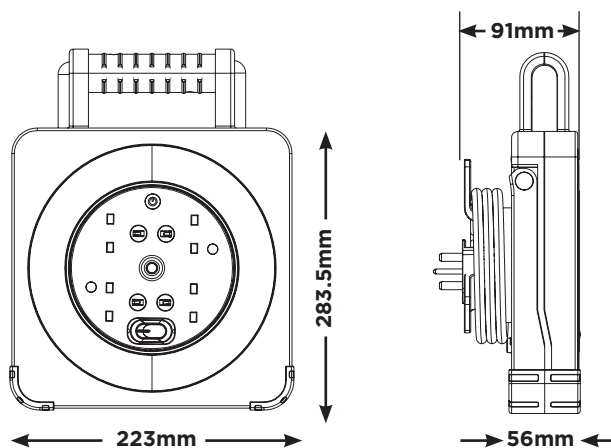

Line Diagrams

UK Sales

Luceco plc Luceco Distribution Centre Stafford Park 1, Telford, Shropshire, England, TF3 3BD
Tel: +44 (0)1952 238 100 E-Mail: sales@masterplug.com

www.masterplug.com