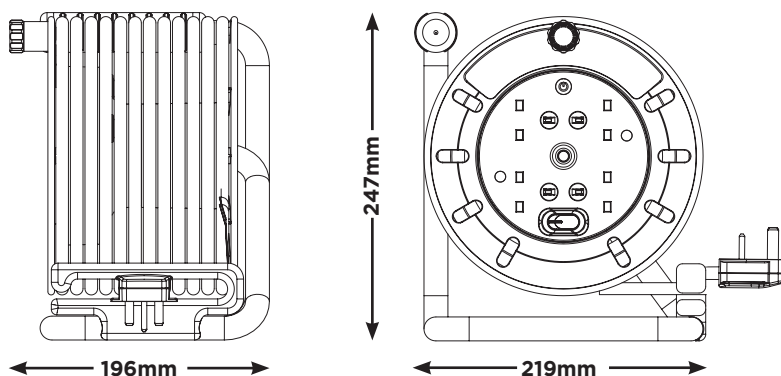

### Technical Specifications

<b>Standards</b>	BS EN 61242. ASTA Approved
<b>Maximum Load</b>	720W/240V - Fully Wound 3120W/240V - Fully Unwound
<b>Switch</b>	Double Pole
<b>Cable length</b>	25m
<b>Cable Size</b>	Cable Size - 1.25mm <sup>2</sup> (H05VV-F)

## Product Information

Part No	OMU25134SL	Qty	2
Type	Open Cable Reel	Shipping Carton Info (m)	H:0.27 x W:0.22 x D:0.45
Cable Type	PVC	CBM (m <sup>3</sup> )	0.03
Cable Length (m)	25m	G.W (kg)	7.8
Amp	13	EAN Barcode	5015056526546
Product Dimensions (cm)	H:24.7 x W:22 x D:19.6	ITF Barcode	05015056526645