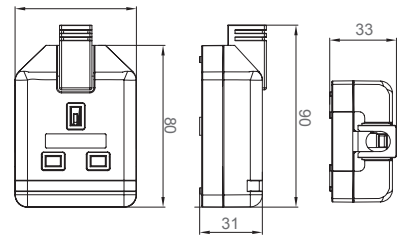

### LINE DRAWING

### PRODUCT INFORMATION

Part Number	EXS1315x/EXS13110x
Part Number Note	Black (B), Orange (O), White (W)
Product Dimensions	Height 31mm x Width 60mm x Depth 80mm
Sockets	1